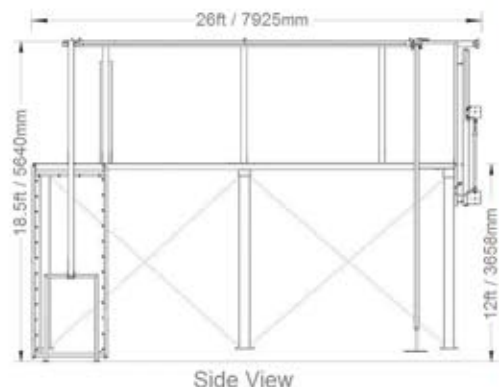

SPECTRUM

SPORTS  INT'L

ROPE-A-PHOBIA™ STATIONARY ROPES COURSE

MSRP \$57,999

SPECS:

- 7-Players
- 8 Challenge course elements
- Elevated platform area 25'L x 10'W
- Overhead safety track system
- Full-body harnesses
- Rider / tether height chart