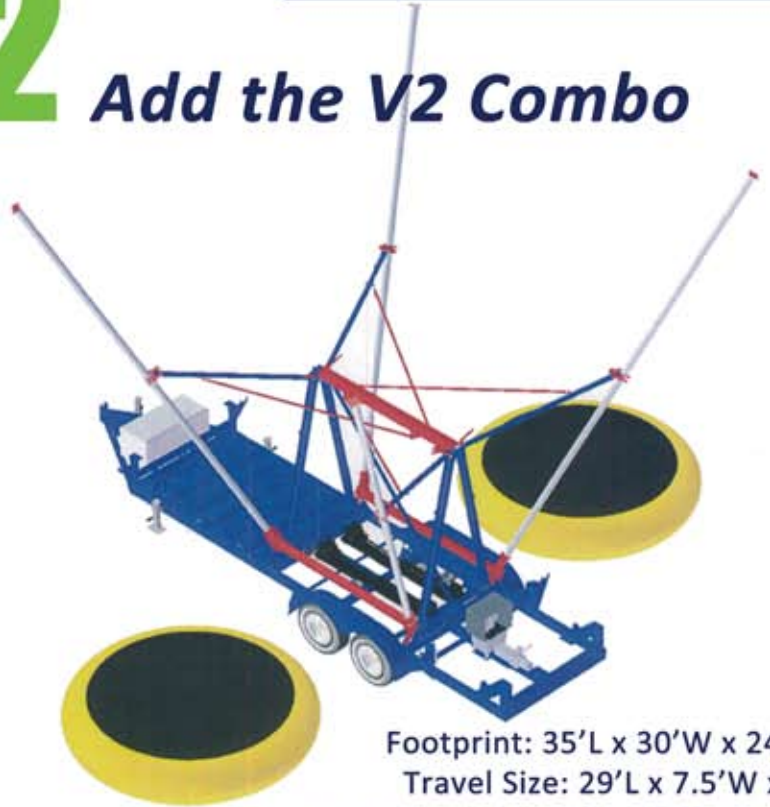

### 1 Choose Your Adventure

3-Climber Rock

4-Climber Rock

5-Climber Rock

3-Climber Ropes

3-Climber Coconut

3-Climber Smooth

### 2 Add the V2 Combo

Footprint: 35'L x 30'W x 24.5'H  
 Travel Size: 29'L x 7.5'W x 9'H  
 6800 lb gross weight, 850 lb Tongue